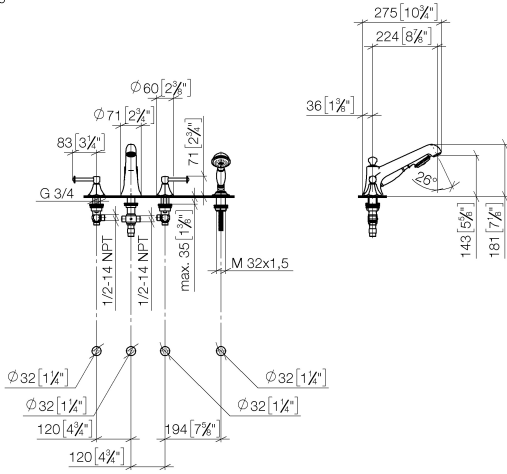

ST 030 100 3370

- spout: circular, air-enriched flow
- max. spout flow rate 23 l/min
- Hand shower: COMPACT RAIN, max. flow rate 6.8 l/min (at 3 bar)
- complete hand shower set with anti-scale system
- 225mm projection
- automatic bath/shower diverter
- height of mixer 185 mm
- height up to aerator 140 mm
- hole diameter valve 32 mm
- hole diameter spout 32 mm
- hole diameter for complete hand shower set 32 mm
- rosette for spout Ø 70mm
- rosette for complete hand shower set Ø 60mm
- rosette for deck valve Ø 60mm
- metal shower hose 1750mm with integrated anti-twist protection

Individual components of this set

You need the following components for this set

1x 27 502 370-08

2x 11 170 370-08

ST 030 100 3370

- 225mm projection
- complete hand shower set: normal flow
- spout: circular, air-enriched flow
- complete hand shower set with anti-scale system
- automatic bath/shower diverter
- height of mixer 185 mm
- height up to aerator 140 mm
- hole diameter valve 32 mm
- hole diameter spout 32 mm
- hole diameter for complete hand shower set 32 mm
- rosette for spout Ø 70mm
- rosette for complete hand shower set Ø 60mm
- rosette for deck valve Ø 60mm
- metal shower hose 1750mm with integrated anti-twist protection
- max. spout flow rate 23 l/min
- max. flow for complete hand shower set 6.8 l/min

Recommended miscellaneous

Perfecto installation kit - 12 614 970 90

ST 030 100 3370

mm [inches]
1:10

Flow rate chart

Certificates

LGA_8028.

Belgaqua_21-380-
27_4.

ST 030 100 3370

Spare parts list

No.	Item Number	Name	Quantity used	Delivery time
1	20 000 370-08	side panel	1	60
2	13 502 380-08	spout	1	60
3	12 502 970 90	High pressure hose 1/2" x 1/2" x 400 mm -	2	2
4	20 000 371-08	side panel	1	60
5	27 703 370-08	shower set	1	60