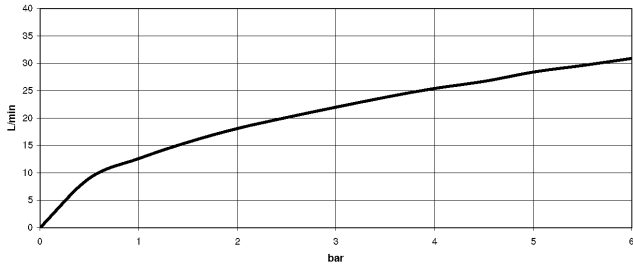

Recommended miscellaneous

Perfecto installation kit - 12 614 970 90

ST 030 100 3370

mm [inches]
1:10

Flow rate chart

Certificates

LGA_8028.

Belgaqua_21-380-
27_4.