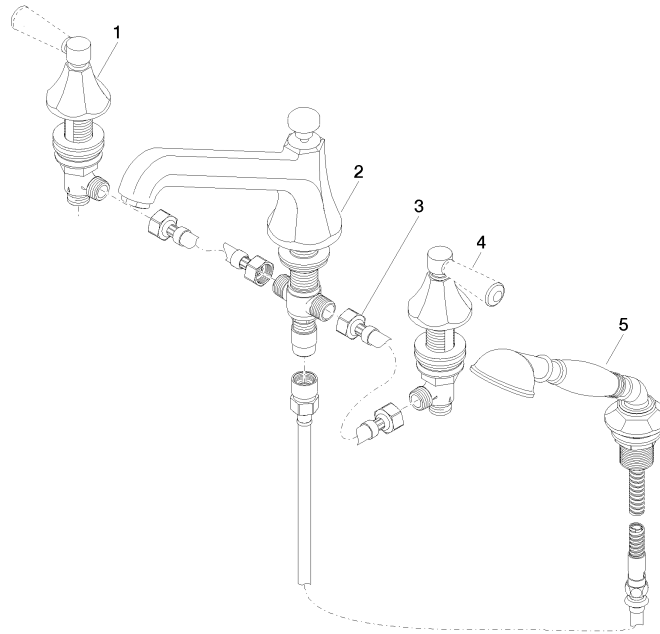

ST 030 100 3370

- spout: circular, air-enriched flow
- max. spout flow rate 23 l/min
- Hand shower: COMPACT RAIN, max. flow rate 6.8 l/min (at 3 bar)
- complete hand shower set with anti-scale system
- 225mm projection
- automatic bath/shower diverter
- height of mixer 185 mm
- height up to aerator 140 mm
- hole diameter valve 32 mm
- hole diameter spout 32 mm
- hole diameter for complete hand shower set 32 mm
- rosette for spout Ø 70mm
- rosette for complete hand shower set Ø 60mm
- rosette for deck valve Ø 60mm
- metal shower hose 1750mm with integrated anti-twist protection

Individual components of this set

You need the following components for this set

1x 27 502 370-08

2x 11 170 370-08

ST 030 100 3370

- 225mm projection
- complete hand shower set: normal flow
- spout: circular, air-enriched flow
- complete hand shower set with anti-scale system
- automatic bath/shower diverter
- height of mixer 185 mm
- height up to aerator 140 mm
- hole diameter valve 32 mm
- hole diameter spout 32 mm
- hole diameter for complete hand shower set 32 mm
- rosette for spout Ø 70mm
- rosette for complete hand shower set Ø 60mm
- rosette for deck valve Ø 60mm
- metal shower hose 1750mm with integrated anti-twist protection
- max. spout flow rate 23 l/min
- max. flow for complete hand shower set 6.8 l/min

Recommended miscellaneous

Perfecto installation kit - 12 614 970 90

ST 030 100 3370

mm [inches]
1:10

Flow rate chart

Certificates

LGA_8028.

Belgaqua_21-380-
27_4.

ST 030 100 3370

Spare parts list

No.	Item Number	Name	Quantity used	Delivery time
1	20 000 370-08	side panel	1	60
2	13 502 380-08	spout	1	60
3	12 502 970 90	High pressure hose 1/2" x 1/2" x 400 mm -	2	2
4	20 000 371-08	side panel	1	60
5	27 703 370-08	shower set	1	60